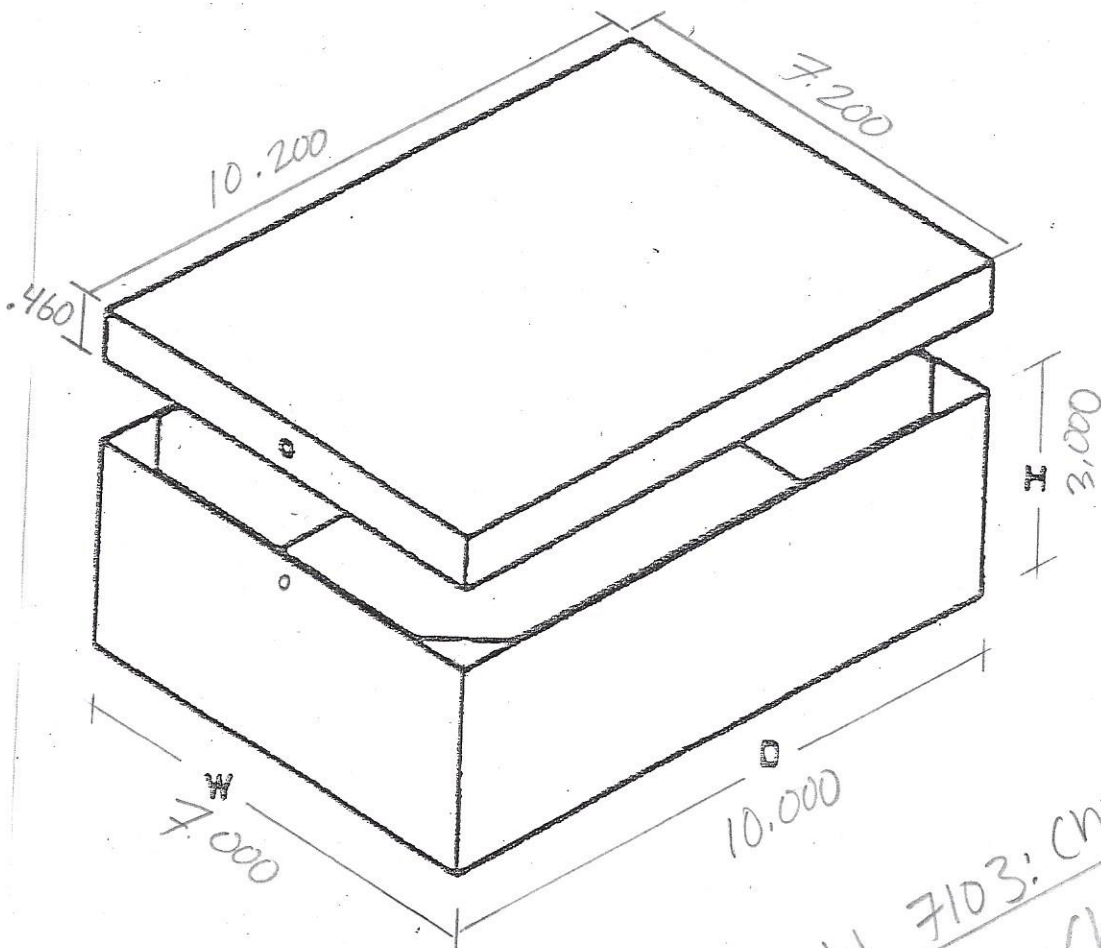

CHASSIS

7103			7103C (cap cover dimensions)		
W	D	H	W	D	H
7"	10"	3"	7.200	10.200	.460

Aluminum Thickness

.040

- LMB Model 7103: Chassis only
- LMB Model 7103C: Chassis + cover

LMB Chassis Model 7103

Aluminum Thickness
.040

Chassis 7103

W	D	H
7"	10"	3"