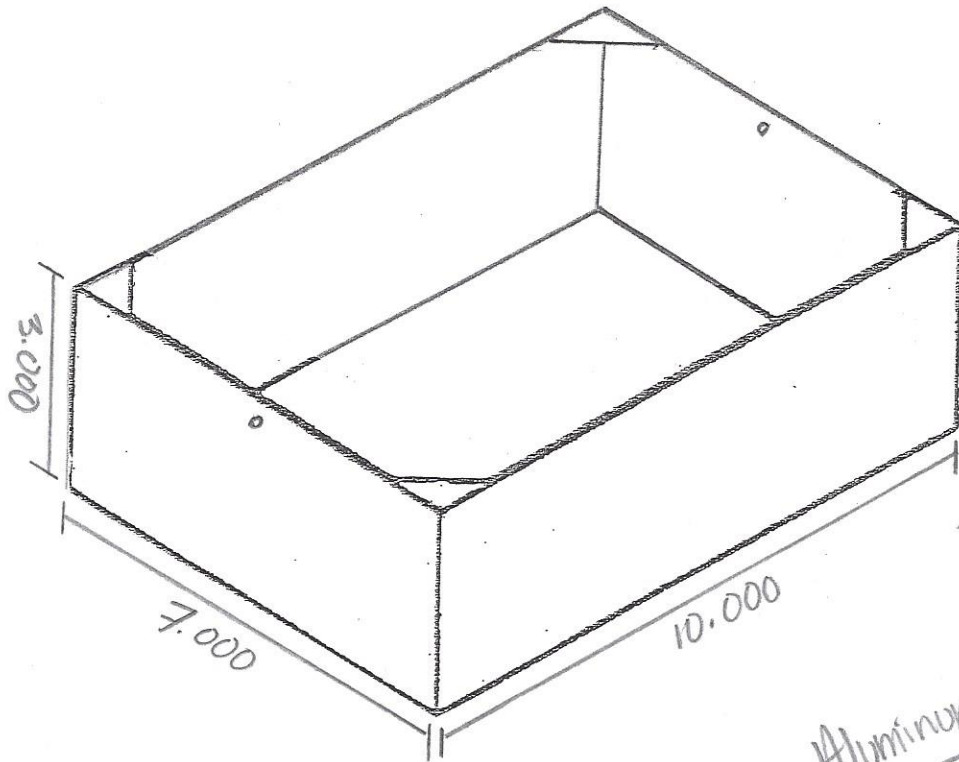

CHASSIS

7103			7103C (cap cover dimensions)		
W	D	H	W	D	H
7"	10"	3"	7.200	10.200	.460

Aluminum Thickness

.040

- LMB Model 7103: Chassis only
- LMB Model 7103C: Chassis + cover

LMB Chassis Model 7103

Aluminum Thickness
.040

Chassis 7103

W	D	H
7"	10"	3"